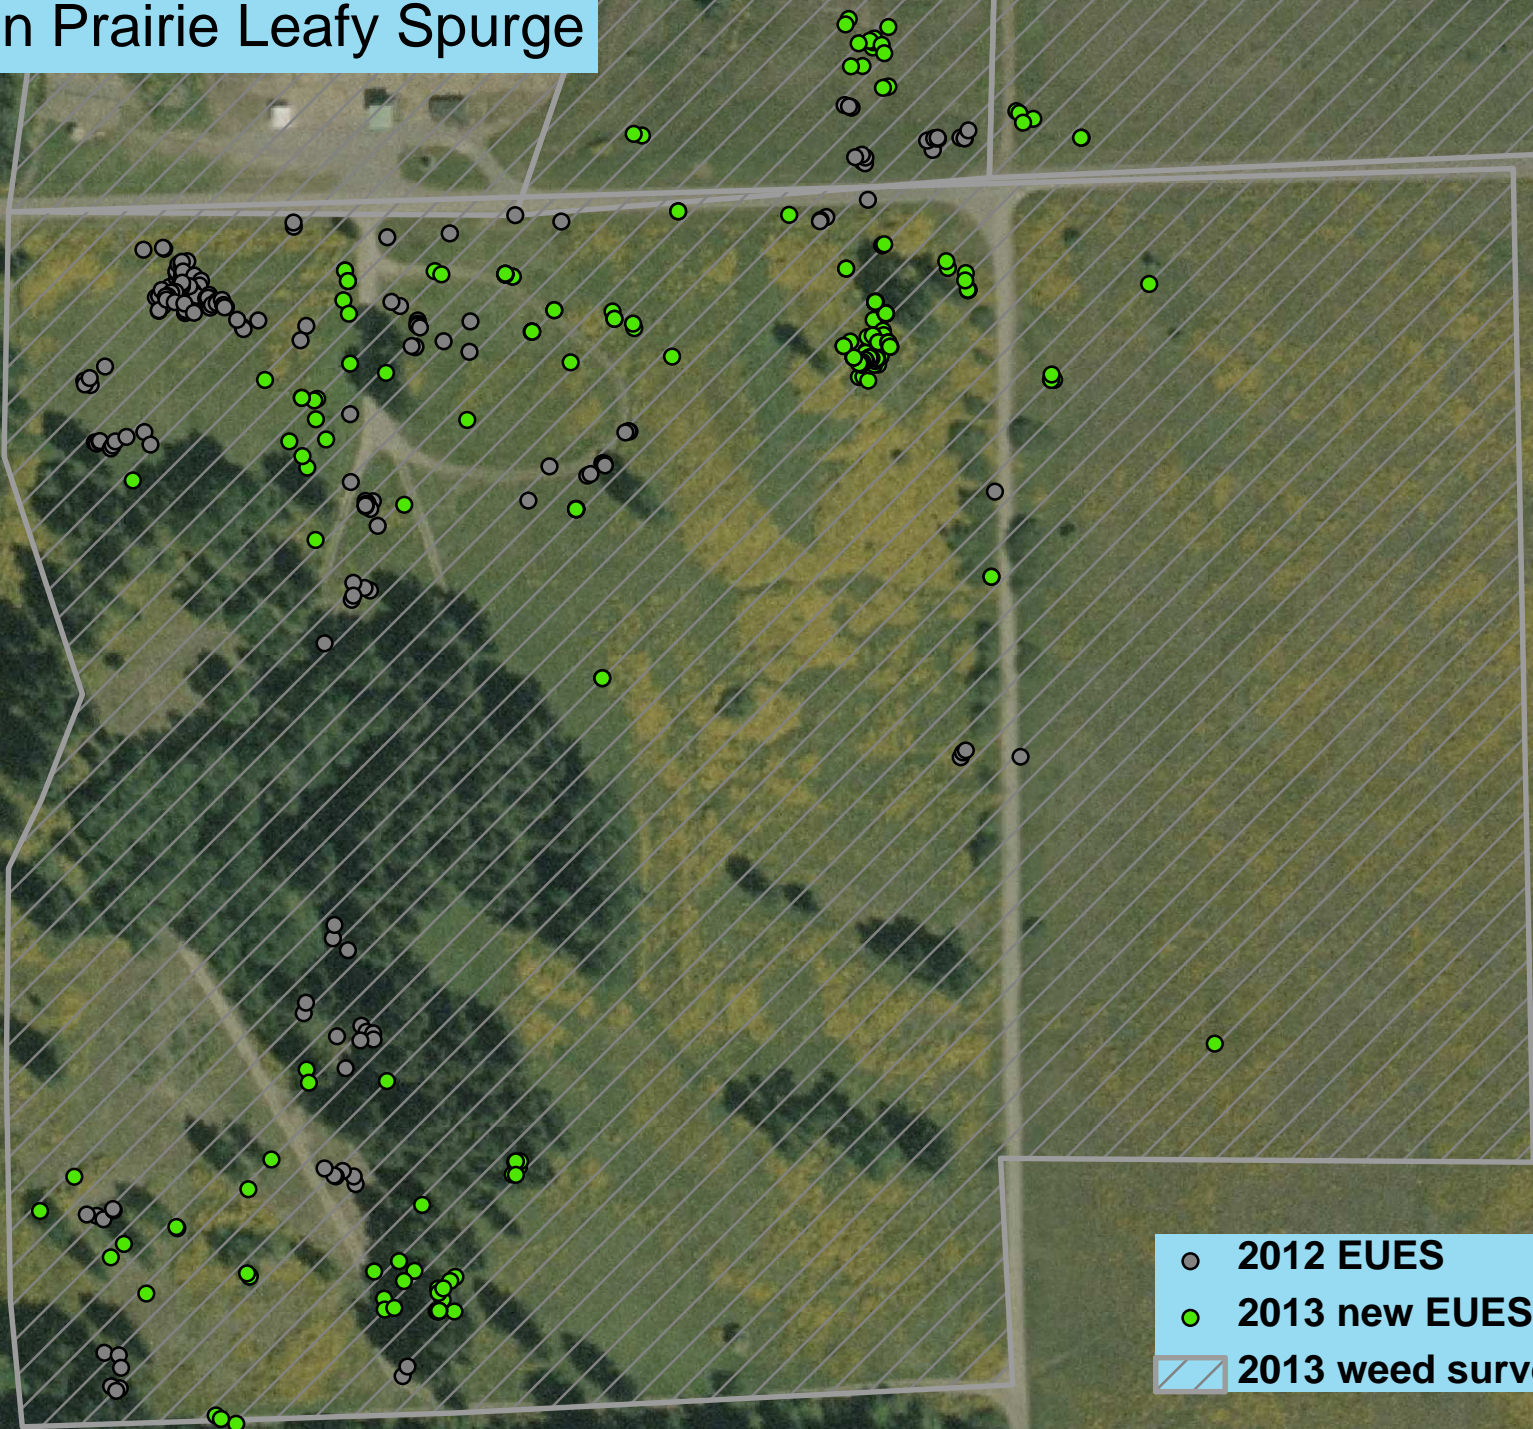

Marion Prairie Leafy Spurge

- 2012 EUES
- 2013 new EUES
- ▨ 2013 weed surveys

0 100 200 400 Meters